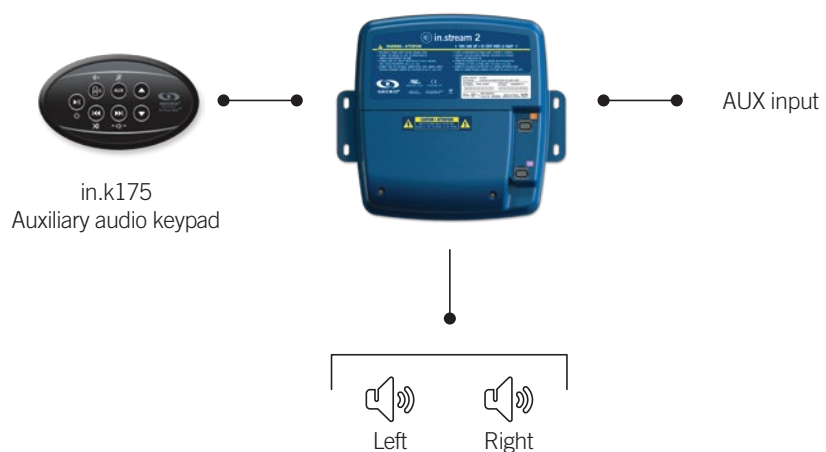

in.stream 2 Basic

with Bluetooth, 2 speaker outputs and an auxiliary audio input