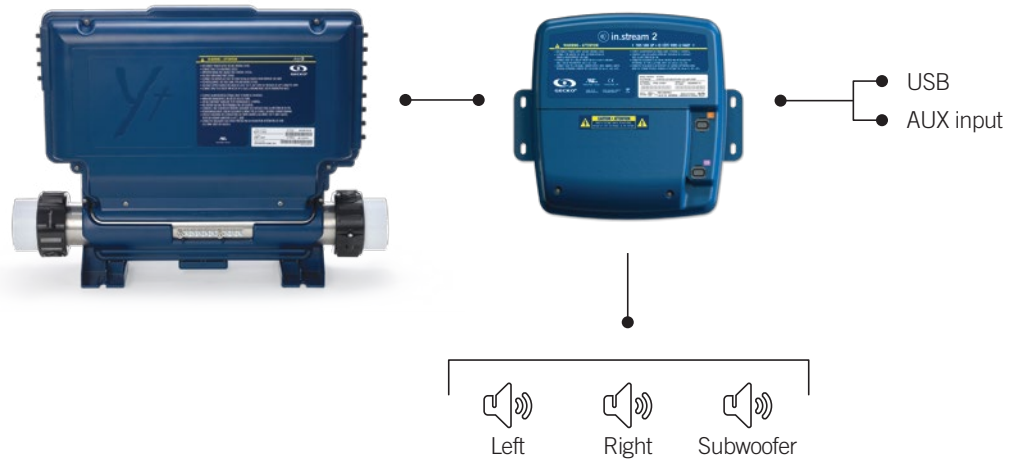

in.stream 2 Mid

with Bluetooth, USB direct connection, auxiliary audio input, 2 speaker outputs and 1 subwoofer output