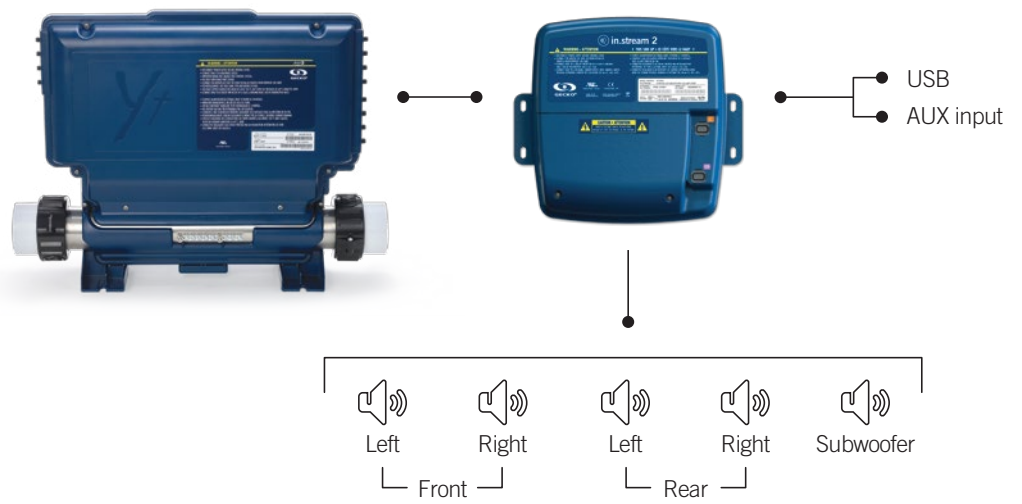

in.stream 2 Pro +

with Bluetooth, USB direct connection, auxiliary audio input, built-in FM, 4 speaker outputs and 1 subwoofer output