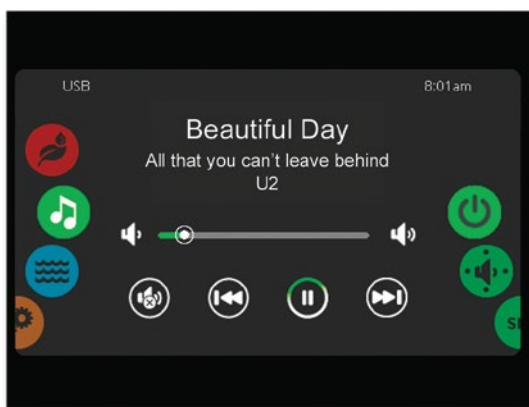

### **Full control of your audio from spa side**

Easy to install, in.stream 2 can be controlled from the edge of the spa through in.k1000, in.k800 or in.k500 main keypads of Gecko's X and Y series spa systems. Its interface features full control of audio sources, volume and settings, and display of song tag information.

# in.stream 2

splash-proof IPx5 rated outdoor audio station for spas and the whole backyard

- built-in universal power supply
- robust, fully splash proof (IPx5) enclosure
- powerful and efficient Class D amplifiers
- up to 4 speaker outputs (200W at 4 Ohms)
- 1 subwoofer output (100W at 2 Ohms)
- 1 auxiliary input
- 4x audio sources: Aux in, USB stick, FM radio and Bluetooth streaming
- smartphone charger through USB connector
- 140 °F (60 °C) max. operating temperature
- wall mount installation
- firmware field upgradable
- dimensions: 9.8" width x 8.9" height x 2.6" thickness

## total audio control

from the edge of your spa!

in.k1000 main keypad

in.k800 main keypad

in.k500 main keypad